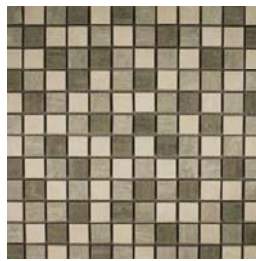

CONTEMPO

Tile - Stone - Slab Gallery

STARK SERIES

Description:
Porcelain Tile

Available Sizes:
12"x24", 1x1" Mosaic Blend

Trim:
3x24 SBN

SERIES COLORS

STARK ANTRACITE

STARK BEIGE

STARK BIANCO

STARK GRIGIO

STARK TAUPE

STARK TORTORA

STARK CALDO MOSAIC

STARK FREDDO MOSAIC