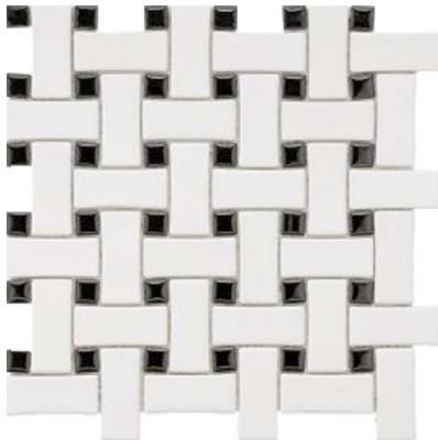

BASKETWEAVE MOSAIC

Description:
Glazed Porcelain Mosaic

Available Sizes:
12"x12" Sheet

SERIES COLORS

WHITE & BLACK BASKETWEAVE

GRAY & WHITE BASKETWEAVE

WATER ABSORPTION		FROST RESISTANCE	FROST PROOF	HARDNESS	
COEFFICIENT OF FRICTION		DYNAMIC COEFFICIENT OF FRICTION			