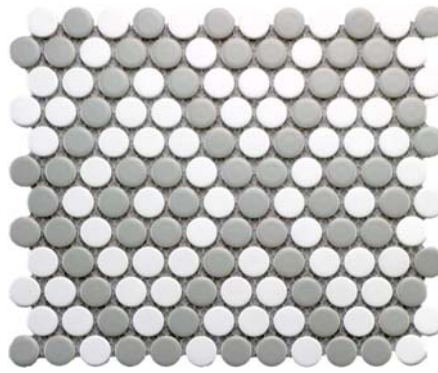

GRAY & WHITE MATTE MIX

WATER ABSORPTION		FROST RESISTANCE	FROST PROOF	HARDNESS	
COEFFICIENT OF FRICTION		DYNAMIC COEFFICIENT OF FRICTION