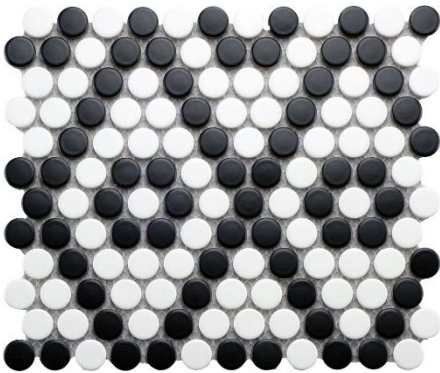

## PENNY ROUNDS

**Description:**  
Glazed Porcelain mosaic

**Available Sizes:**  
12"x12" Sheet

**Trim:**  
None

## SERIES COLORS

BLACK PENNY ROUND GLOSS

CREAM PENNY ROUND GLOSS

GRAY PENNY ROUND GLOSS

GRAY PENNY ROUND MATTE

MINT PENNY ROUND GLOSS

PEARL WHITE PENNY ROUND GLOSS

SKY BLUE PENNY ROUND GLOSS

WHITE PENNY ROUND GLOSS

WHITE PENNY ROUND MATTE

BLACK & WHITE MATTE MIX

GRAY & WHITE MATTE MIX

WATER ABSORPTION		FROST RESISTANCE	FROST PROOF	HARDNESS	
COEFFICIENT OF FRICTION		DYNAMIC COEFFICIENT OF FRICTION			