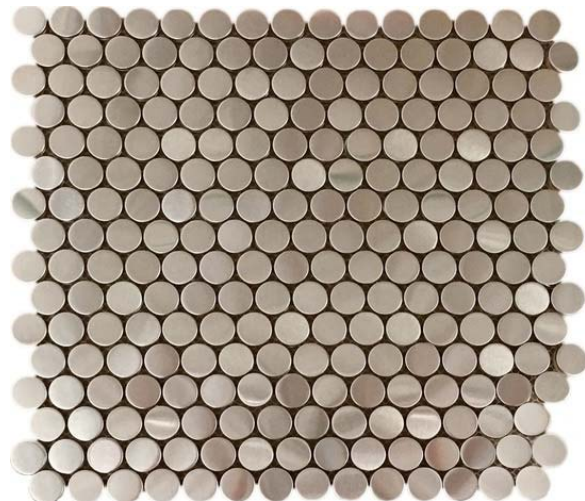

CONTEMPO

Tile - Stone - Slab Gallery

METAL PENNY

METAL PENNY ROUNDS

Description:

Metal Tile

Sheet Size:

11.41"x11.81"

Trim:

None

SERIES COLORS

PENNY ROUND COPPER

PENNY ROUND SILVER

WATER ABSORPTION		FROST RESISTANCE	RESISTANT	HARDNESS	
COEFFICIENT OF FRICTION		DYNAMIC COEFFICIENT OF FRICTION			

SALT LAKE CITY | OGDEN | AMERICAN FORK | ST. GEORGE | BOISE, ID.